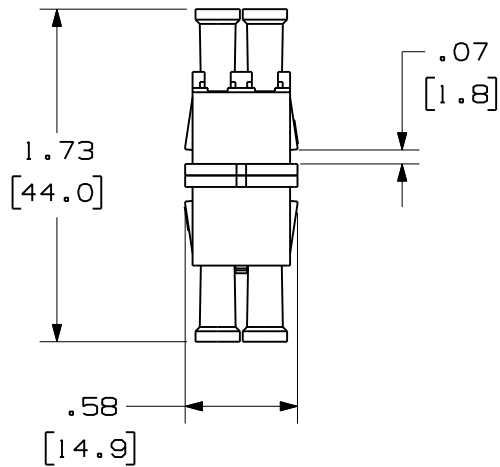

THIS COPY IS PROVIDED ON A RESTRICTED BASIS AND IS NOT TO BE USED IN ANY WAY DETRIMENTAL TO THE INTERESTS OF PANDUIT CORP.

NOTES:

1. SEE CURRENT CATALOG FOR PART NUMBER SUFFIXES TO INDICATE COLOR AND/OR PACKAGE QUANTITIES.
2. SEE CATALOG FOR COMPLETE LIST OF PARTS APPLICABLE FOR USE WITH THIS PART.
3. MATERIALS:
 - a. ADAPTER HOUSING: PLASTIC
 - b. SPLIT SLEEVE: SEE TABLE
 - c. DUST CAP: PLASTIC
4. COMPATIBLE WITH TIA/EIA-604-10 (FOCIS-10) AND TIA/EIA-568B.3
5. DIMENSIONS IN BRACKETS ARE METRIC [mm]

										LC SENIOR/JUNIOR MINI DUPLEX FIBER OPTIC ADAPTER CUSTOMER DRAWING					
										 PANDUIT ™ CORP. TINLEY PARK, ILL 60477					
										 THIRD ANGLE PROJECTION		ALL DIMENSIONS ARE GIVEN IN INCHES, UNLESS OTHERWISE SPECIFIED. DIMENSIONAL TOLERANCES ARE: (.X) (.XXX) ± .010 (0.3) (.XX) ± .03 (0.8) ANGLES		DRAWING FILENAME M00948AH_DC/02A	
										DRAWN BY MC		REVIEW DRAWING NUMBERS		SCALE NONE	
										DATE 06-25-03		PART NO. SEE SHEET 2		DRAWING NO. 00948-20	
										CHK'D RFM		SEE NOTES		SHEET 1 OF 2	
03	01-20-09	EFK		RELEASED TO PRODUCTION	00948-20										SIZE A
REV	DATE	BY	CHK	DESCRIPTION	ECN	R	CUST	SUP	OTH						

										LC SENIOR/JUNIOR MINI DUPLEX FIBER OPTIC ADAPTER CUSTOMER DRAWING							
										 PANDUIT TM CORP. TINLEY PARK, ILL 60477							
										 THIRD ANGLE PROJECTION		ALL DIMENSIONS ARE GIVEN IN INCHES, UNLESS OTHERWISE SPECIFIED, DIMENSIONAL TOLERANCES ARE: (.X) (.XXX) ± .010 (.0.3) (.XX) ± .03 (0.8) ANGLES		DRAWING FILENAME M00948AH_DC/02A			
										DRAWN BY MC		REVIEW DRAWING NUMBERS		PART NO. SEE TABLE			
03	01-20-09	EFK	RELEASED TO PRODUCTION				00948-20				DATE 06-25-03		SEE NOTES		DRAWING NO. 00948-20		SIZE A
REV	DATE	BY	CHK	DESCRIPTION			ECN	R	CUST	SUP	OTH	CHK'D RFM		SHEET 2 OF 2			