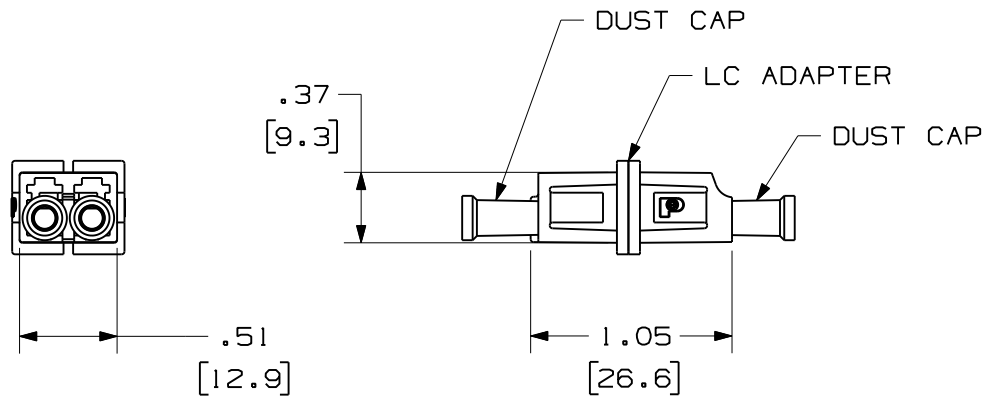

THIS COPY IS PROVIDED ON A RESTRICTED BASIS AND IS NOT TO BE USED IN ANY WAY DETRIMENTAL TO THE INTERESTS OF PANDUIT CORP.

NOTES:

1. SEE CURRENT CATALOG FOR PART NUMBER SUFFIXES TO INDICATE COLOR AND/OR PACKAGE QUANTITIES.
2. SEE CATALOG FOR COMPLETE LIST OF PARTS APPLICABLE FOR USE WITH THIS PART.
3. MATERIALS:
 - a. ADAPTER HOUSING: PLASTIC
 - b. SPLIT SLEEVE: SEE TABLE
 - c. DUST CAP: PLASTIC
4. COMPATIBLE WITH TIA/EIA-604-10 (FOCIS-10) AND TIA/EIA-568B.3
5. DIMENSIONS IN BRACKETS ARE METRIC [mm]

										LC SENIOR/JUNIOR MINI DUPLEX FIBER OPTIC ADAPTER CUSTOMER DRAWING					
										 PANDUIT ™ CORP. TINLEY PARK, ILL 60477					
										 THIRD ANGLE PROJECTION		ALL DIMENSIONS ARE GIVEN IN INCHES, UNLESS OTHERWISE SPECIFIED. DIMENSIONAL TOLERANCES ARE: (.X) (.XXX) ± .010 (0.3) (.XX) ± .03 (0.8) ANGLES		DRAWING FILENAME M00948AH_DC/02A	
										DRAWN BY MC		REVIEW DRAWING NUMBERS		SCALE NONE	
										DATE 06-25-03		PART NO. SEE SHEET 2		DRAWING NO. 00948-20	
										CHK'D RFM		SEE NOTES		SHEET 1 OF 2	
03	01-20-09	EFK		RELEASED TO PRODUCTION	00948-20										SIZE A
REV	DATE	BY	CHK	DESCRIPTION	ECN	R	CUST	SUP	OTH						

										LC SENIOR/JUNIOR MINI DUPLEX FIBER OPTIC ADAPTER CUSTOMER DRAWING							
										 PANDUIT TM CORP. TINLEY PARK, ILL 60477							
										 THIRD ANGLE PROJECTION		ALL DIMENSIONS ARE GIVEN IN INCHES, UNLESS OTHERWISE SPECIFIED, DIMENSIONAL TOLERANCES ARE: (.X) (.XXX) ± .010 (.0.3) (.XX) ± .03 (0.8) ANGLES		DRAWING FILENAME M00948AH_DC/02A			
										DRAWN BY MC		REVIEW DRAWING NUMBERS		PART NO. SEE TABLE			
03	01-20-09	EFK	RELEASED TO PRODUCTION				00948-20				DATE 06-25-03		SEE NOTES		DRAWING NO. 00948-20		SIZE A
REV	DATE	BY	CHK	DESCRIPTION			ECN	R	CUST	SUP	OTH	CHK'D RFM		SHEET 2 OF 2			